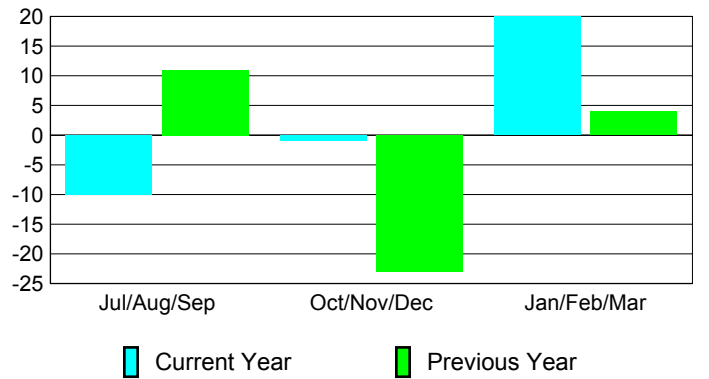

Membership Results 2008-2009

Membership 2007-2008

Month	Net Memb Goal	Actual New Memb	Actual Dropped Memb	Gain/Loss of Memb	Gain/Loss of Memb
Jul/Aug/Sep	4	18	-28	-10	11
Oct/Nov/Dec	6	26	-27	-1	-23
Jan/Feb/Mar	5	38	-18	20	4
Totals	15	82	-73	9	-8

Membership Results 2008-2009

Goal, New, Dropped, Gain/Loss

Comparison of Membership Gain/Loss

Current Year Compared to the Previous Year

Gender Comparison 2008-2009