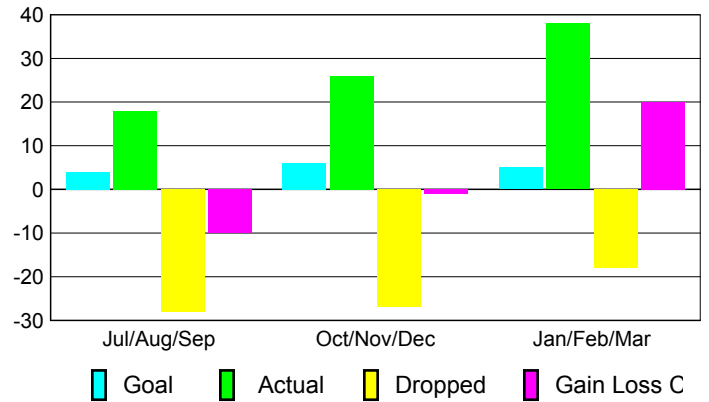

Membership Results 2008-2009

Goal, New, Dropped, Gain/Loss