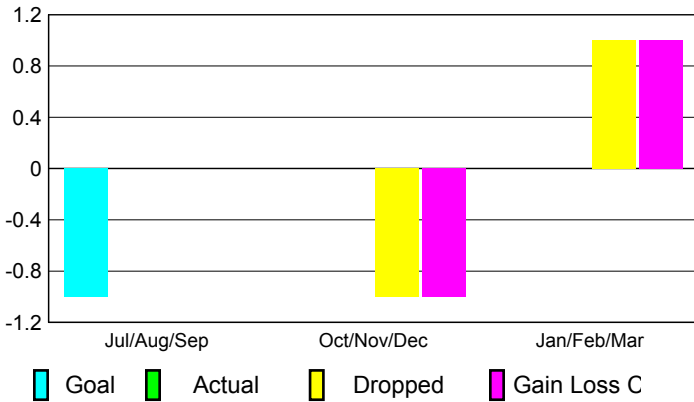

2008-2009 GMT Quarterly Report for District (or Undistricted) **District 101 S**

GMT: **JON BJARNI THORSTEINSSO**

Location: **SWEDEN**

GMT CA: **4**

CLUBS

Club Results 2008-2009

Clubs 2007-2008

Month	New Club Goal	Actual New Clubs	Actual Dropped Clubs	Gain/Loss of Clubs	Gain/Loss of Clubs
Jul/Aug/Sep	-1	0	0	0	0
Oct/Nov/Dec	0	0	-1	-1	0
Jan/Feb/Mar	0	0	1	1	0
Totals	-1	0	0	0	0

Club Results 2008-2009

Goal, New, Dropped, Gain/Loss

Comparison of Club Gain/Loss

Current Year Compared to the Previous Year

YTD Status Quo Clubs 2008-2009

Status Quo Clubs Compared to Status Quo Members

MEMBERSHIP

Membership Results 2008-2009

Membership 2007-2008

Month	Net Memb Goal	Actual New Memb	Actual Dropped Memb	Gain/Loss of Memb	Gain/Loss of Memb
Jul/Aug/Sep	4	18	-28	-10	11
Oct/Nov/Dec	6	26	-27	-1	-23
Jan/Feb/Mar	5	38	-18	20	4
Totals	15	82	-73	9	-8